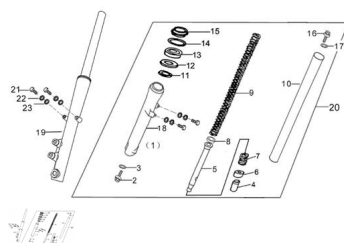

PIERNA HORQUILLA

Rating: Not Rated Yet

Price:

Variant price modifier:

Base price with tax:

Price with discount:

Salesprice with discount:

Sales price:

Sales price without tax:

Discount:

Tax amount:

[Ask a question about this product](#)

Description	Ref.	Título	Código
	1	BOTELLA	83-52530
	2	TORNILLO M8X25	
	3		83-93541
	4	BUJE INFERIOR	83-52433
	5	SISTEMA REBOTE	83-52434
	6	BUJE	83-52414
	7	RESORTE SISTEMA DE REBOTE	83-52435
	8	ANILLO PISTÓN	83-52436