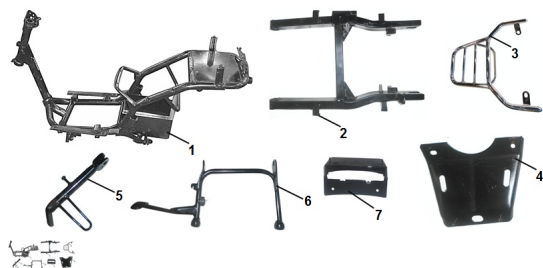

PORTA OBJETOS TRASERO

Rating: Not Rated Yet

Price:

Variant price modifier:

Base price with tax:

Price with discount:

Salesprice with discount:

Sales price:

Sales price without tax:

Discount:

Tax amount:

[Ask a question about this product](#)

Description

	Ref.	Título		Código
1		CONJUNTO CUADRO		207-80320
2		BALANCIN		207-80325
3		PORTAEQUIPAJE TRASERO		207-80330
4		SOPORTE GUARDABARRO TRASERO		207-80335
5		SOSTEN LATERAL		207-80340
6		CABALLETE		207-80345
7		SOPORTE FAROL TRASERO		207-80350