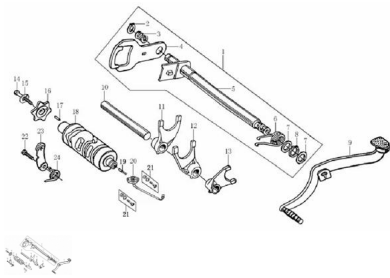

SELECTOR DE CAMBIO

Rating: Not Rated Yet

Price:

Variant price modifier:

Base price with tax:

Price with discount:

Salesprice with discount:

Sales price:

Sales price without tax:

Discount:

Tax amount:

[Ask a question about this product](#)

Description	Ref.	Título	Código
	1	C. ACCION AMIENTO EJE POSIC IONADOR TAMBOR	57-24300
	2	ANILLO 20	57-B0089
	3	RESORTE PLACA SE LECTORA	57-24303
	4	PLACA SE LECTORA DE CAMBIO	57-24319
	5	EJE PALANCA DE CAMBIO	57-24301
	6	RESORTE	57-24302
	7		57-93301