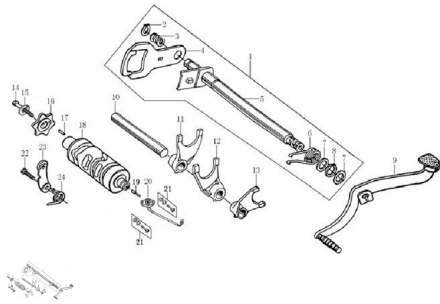

SELECTOR DE CAMBIO

Rating: Not Rated Yet

Price:

Variant price modifier:

Base price with tax:

Price with discount:

Salesprice with discount:

Sales price:

Sales price without tax:

Discount:

Tax amount:

[Ask a question about this product](#)

Description	Ref.	Título	Código
	1	C. ACCION AMIENTO EJE POSIC IONADOR TAMBOR	57-24300
	2	ANILLO 20	57-B0089
	3	RESORTE PLACA SE LECTORA	57-24303
	4	PLACA SE LECTORA DE CAMBIO	57-24319
	5	EJE PALANCA DE CAMBIO	57-24301
	6	RESORTE	57-24302