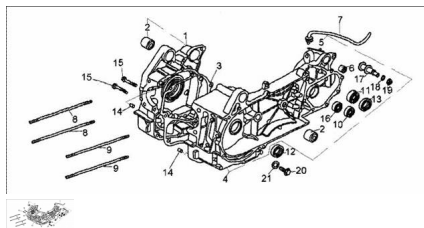

SEMICARTER

Rating: Not Rated Yet

Price:

Variant price modifier:

Base price with tax:

Price with discount:

Salesprice with discount:

Sales price:

Sales price without tax:

Discount:

Tax amount:

[Ask a question about this product](#)

Description	Ref.	Título	Código
	1		16-111601
	2	BUJE SOPORTE SUPERIOR MOTOR ZCT 150	16-111602
	3	JUNTA SE MICARTER ZCT 150	16-111603
	4		16-111604
	6	BUJE	16-111606
	7	TUBO DE ESCAPE ZCT 150	16-111607
	8		16-111608
	9		16-111609