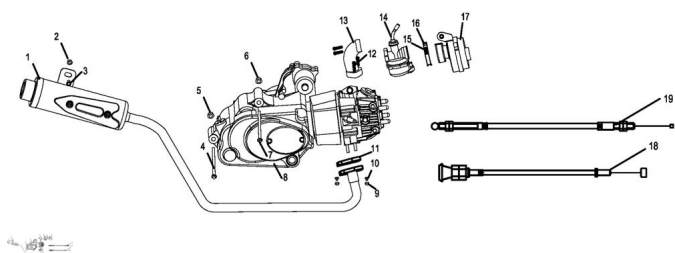

SILENCIADOR Y EMSAMBLE MOTOR

Rating: Not Rated Yet

Price:

Variant price modifier:

Base price with tax:

Price with discount:

Salesprice with discount:

Sales price:

Sales price without tax:

Discount:

Tax amount:

[Ask a question about this product](#)

Description	Ref.	Título	Código
	2-5-6	TUERCA A	
	1		47-80565
	3	TORNILLO M8x25	47-80095
	4	TORNILLO M8X105	
	7	TORNILLO M8X115	
	8	MOTOR	47-80460
	9	TUERCA M6