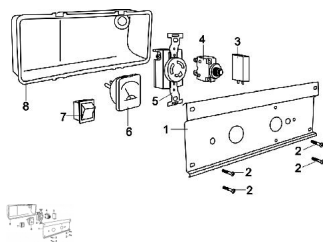

SISTEMA DE CONTROL I

Rating: Not Rated Yet

Price:

Variant price modifier:

Base price with tax:

Price with discount:

Salesprice with discount:

Sales price:

Sales price without tax:

Discount:

Tax amount:

[Ask a question about this product](#)

Description	Ref.	Título	Código
	1		G1-37300
	1	BRAZO DE	G1-26331
	2	TIRADOR DE CABLE	G1-26341
	2	TORNILLO M6 X 14	
	3		G1-32180
	3	PERNO TRABA	G1-26362
	4	RESORTE	G1-26363
	4		G1-37512