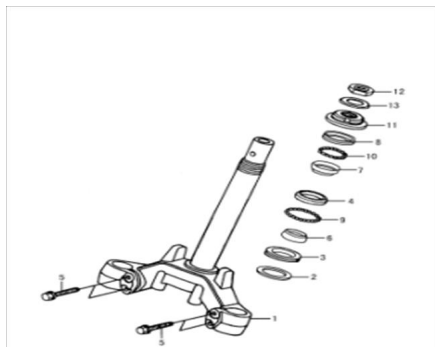

SISTEMA DE DIRECCION

Rating: Not Rated Yet

Price:

Variant price modifier:

Base price with tax:

Price with discount:

Salesprice with discount:

Sales price:

Sales price without tax:

Discount:

Tax amount:

[Ask a question about this product](#)

Description

ESTRUCTURA : SISTEMA DE DIRECCION

	Ref.	Título		Código
1		CRUCETA		5-51410H50000
2		ARANDELA		5-51625H50000
3		RETEN INFERIOR CRUCETA		5-51626H50000
4		CUBETA TUBO DE GIRO		5-56622H50000
5		PERNO CRUCETA		5-01570-19456
6		CUBETA INFERIOR		5-52612H50000
7		CUBETA TUBO DE GIRO		5-52611H50000
7		CUBETA EXTERNA INFERIOR		5-51622H50000
8		CUBETA INFERIOR		5-51621H50000
9		JAULA PORTA BOLILLA		5-51660H50000
10		JAULA PORTA BOLILLA 2		5-51650H50000
11		TUERCA AJUSTABLE		5-51630H50001
12		TUERCA AUTOBLOQUEANTE CRUCETA		5-09140H26001
13		ARANDELA INFERIOR		5-09166-26001