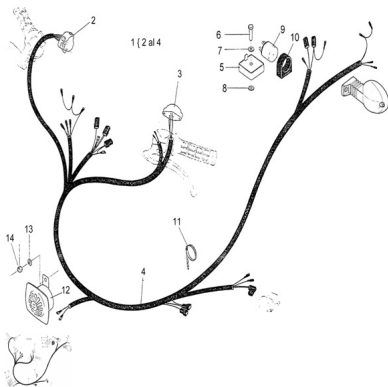

SISTEMA ELECTRICO

Rating: Not Rated Yet

Price:

Variant price modifier:

Base price with tax:

Price with discount:

Salesprice with discount:

Sales price:

Sales price without tax:

Discount:

Tax amount:

[Ask a question about this product](#)

Description	Ref.	Título	Código
	2	Llave de lu	
	3	C. llave de luz	
	4	C. INSTALACIÓN	
	5	Tornillo cabeza hexagonal M6x30	503006