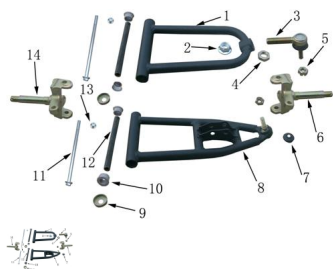

SUSPENSION DELANTERA

Rating: Not Rated Yet

Price:

Variant price modifier:

Base price with tax:

Price with discount:

Salesprice with discount:

Sales price:

Sales price without tax:

Discount:

Tax amount:

[Ask a question about this product](#)

| Description | Ref. | Título | Código |
|-------------|------|----------|--------|
| | 1 | BRAZO DE | |
| | 2 | TUERCA A | |
| | 3 | ROTULA | |
| | 4 | TUERCA A | |
| | 5 | TUERCA | |

ESTRUCTURA : SUSPENSION DELANTERA

| Ref. | Título | Código | |
|------|--------|----------------------|--|
| | 6 | | |
| | 7 | | |
| | 8 | BRAZO DE | |
| | 9 | | |
| | 10 | | |
| | 11 | BULON M12X210 | |
| | 12 | BUJE SEP ARADOR 1 | |
| | 13 | TUERCA A | |
| | 14 | | |