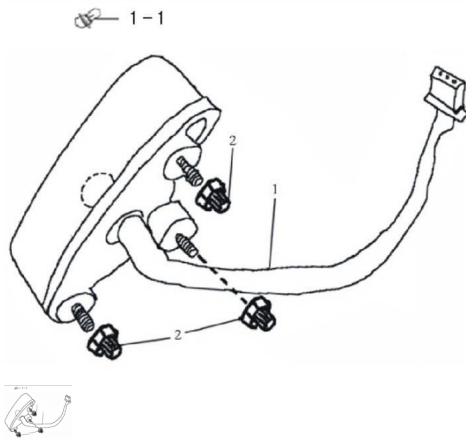

TABLERO VELOCIMETRO

Rating: Not Rated Yet

Price:

Variant price modifier:

Base price with tax:

Price with discount:

Salesprice with discount:

Sales price:

Sales price without tax:

Discount:

Tax amount:

[Ask a question about this product](#)

Description	Ref.	Título	Código
	1-1	LAMPARA DE TABLERO	1-80095
	1	TABLERO	1-315000
	2	TUERCA M6 TAPA	