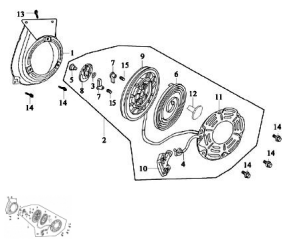

TANQUE DE COMBUSTIBLE

Rating: Not Rated Yet

Price:

Variant price modifier:

Base price with tax:

Price with discount:

Salesprice with discount:

Sales price:

Sales price without tax:

Discount:

Tax amount:

[Ask a question about this product](#)

Description	Ref.	Título	Código
	1	SUB	G1-19710
	1	TANQUE DE NAFTA	G1-16610
	2	TAPA TANQUE C	G1-16510
	2	BOBINA DE	G1-27300
	3	RESORTE	G1-27311
	3	SENSOR DE COMBUSTIBLE	G1-16916
	4	TUBO DES	G1-16950