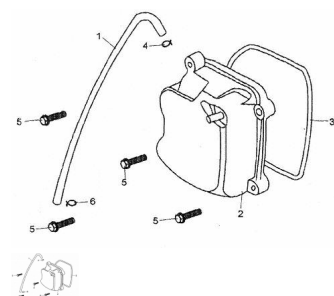

TAPA CABEZA DE CILINDRO

Rating: Not Rated Yet

Price:

Variant price modifier:

Base price with tax:

Price with discount:

Salesprice with discount:

Sales price:

Sales price without tax:

Discount:

Tax amount:

[Ask a question about this product](#)

Description	Ref.	Título	Código
	1	TUBO SALIDA DE AIRE ZCT 150	16-110301
	2	TAPA CABEZA DE CILINDRO ZCT 150	16-110302
	3	JUNTA TAPA CABEZA DE CILINDRO ZCT 150	16-110303
	4		16-110304
	5	TORNILLO M6 X 25	16-110305
	6		16-110306