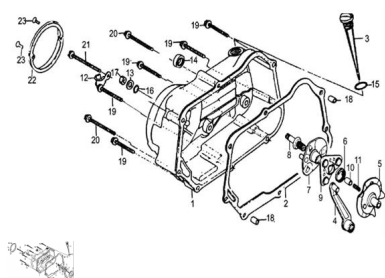

TAPA CARTER LADO EMBRAGUE

Rating: Not Rated Yet

Price:

Variant price modifier:

Base price with tax:

Price with discount:

Salesprice with discount:

Sales price:

Sales price without tax:

Discount:

Tax amount:

[Ask a question about this product](#)

Description	Ref.	Título	Código
	1		44-11310
	2	JUNTA	
	3	VARILLA	44-15611
	4	PEDAL DE	44-21810
	5	LEVA, EMB RAGUE	44-21830
	6	RESORTE	44-21875
	7	DISCO DIS	44-21840