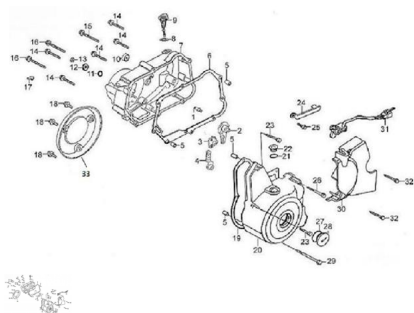

TAPA CARTER

Rating: Not Rated Yet

Price:

Variant price modifier:

Base price with tax:

Price with discount:

Salesprice with discount:

Sales price:

Sales price without tax:

Discount:

Tax amount:

[Ask a question about this product](#)

Description

Ref.	Título	Código
1	TORNILLO DE AJUSTE, EMBRAGUE M8	89-91112-G011
2	COMPONENTES PLATO DE LEVAS	89-2245A-G011
3	BALANCÍN EMBRAGUE COMP.	89-22440-G011
4	LEVA DE EMBRAGUE	89-2245A-G011
5	PASADOR GUÍA 8X12X6.3	89-91501-D002
6	JUNTA, TAPA DERECHA CARTER	89-90206-HZ31
7	TAPA CARTER DERECHA	89-12421-G011
8	O-RING 18X3X3.5	89-90106-D002
9	VARILLA MEDIDOR DE ACEITE	89-14301-G011
10	RETEN 13.7X24X5	89-90304-D002
11	O-RING 8X1.8	89-90122-G011
12	ARANDELA 8	89-B000950008
13	TUERCA M8	89-B617000800
14	TORNILLO M6X40	89-B166740006-4