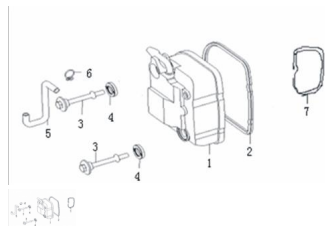

TAPA DE CILINDRO

Rating: Not Rated Yet

Price:

Variant price modifier:

Base price with tax:

Price with discount:

Salesprice with discount:

Sales price:

Sales price without tax:

Discount:

Tax amount:

[Ask a question about this product](#)

Description

Ref.	Título	Código
1	COBERTOR CILINDRICO PRINCIPAL	36-30700J0
2	JUNTA	36-30704J0
3	TORNILLO CILINDRICO COVERTOR PRINCIPAL	36-201313
4	JUNTA	36-30707J0
5	MANGUERA COMUSTIBLE	36-201110-1
6	SEGURO MANGUERA	36-201227-1
7	TUERCA RETEN GOMA	36-30718J0