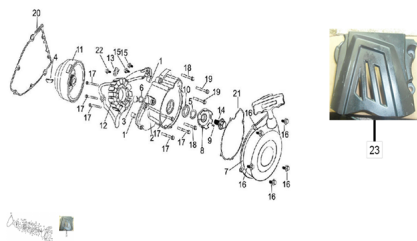

TAPA LADO VOLANTE

Rating: Not Rated Yet

Price:

Variant price modifier:

Base price with tax:

Price with discount:

Salesprice with discount:

Sales price:

Sales price without tax:

Discount:

Tax amount:

[Ask a question about this product](#)

Description

	Ref.	Título		Código
1		BUJE GUIA		81-11118/172FMM
2		TAPA LADO VOLANTE		81-11411
3		TAPON VISOR M12X1,25X10		81-11412/172FMM
4		CHAVETA		81-13118/172FMM
5		O-RING17x3,1		81-15612/172FMM
6		ARANDELA 12,2X16X12		81-11413/172FMM
7		TAPA DE ARRANQUE		81-26300
8		ARANDELA DENTADA		81-26370
9		MANGA DE ARRANQUE		81-26378