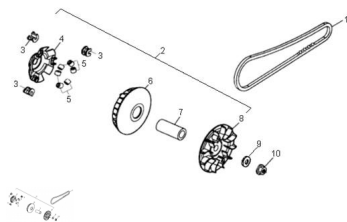

VARIADOR DELANTERO (FX 300 / GF 300)

Rating: Not Rated Yet

Price:

Variant price modifier:

Base price with tax:

Price with discount:

Salesprice with discount:

Sales price:

Sales price without tax:

Discount:

Tax amount:

[Ask a question about this product](#)

Description	Ref.	Título	Código
	1	CORREA DE TRANS MISION	62-23100
	2	C. VARIADOR	62-22103
	3	BUJE	62-22132
	4	PLACA POLEA	62-22131
	5	RODILLO	62-22121
	6	RUEDA	62-22110
	7	BUJE	62-22106
	8	POLEA MOVIL	62-22102
	9		62-94121
	10	TUERCA M6 X 1,0	62-94050