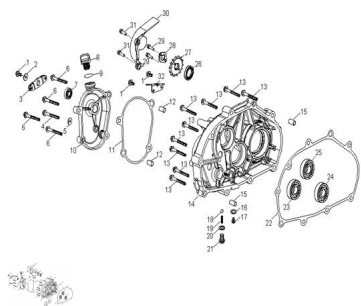

VARIADOR TRASERO

Rating: Not Rated Yet

Price:

Variant price modifier:

Base price with tax:

Price with discount:

Salesprice with discount:

Sales price:

Sales price without tax:

Discount:

Tax amount:

[Ask a question about this product](#)

Description	Ref.	Título	Código
	1	TORNILLO M6 X 25 X 1	62-96000
	2		62-94101
	3	PALANCA VARIADOR	62-21317
	4	TORNILLO M6 X 25 X 1	62-96000
	5		62-94101
	6	TORNILLO M6 X 25 X 1	62-96000
	7	RETEN 27 X 42	62-96500
	8	TAPON	62-15650