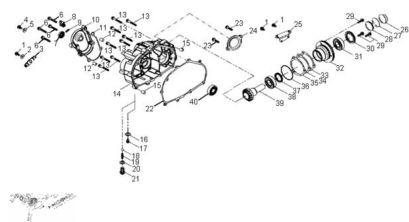

VARIADOR TRASERO (GF 300)

Rating: Not Rated Yet

Price:

Variant price modifier:

Base price with tax:

Price with discount:

Salesprice with discount:

Sales price:

Sales price without tax:

Discount:

Tax amount:

[Ask a question about this product](#)

Description	Ref.	Título	Código
	1	TORNILLO M6 X 25 X 1	62-96000
	2		62-94101
	3	PALANCA VARIADOR	63-21317
	4	TORNILLO M6 X 25 X 1	62-96000
	5		62-94101
	6	TORNILLO M6 X 25 X 1	62-96000
	7	RETEN 27 X 42	62-96500
	8	TAPON ACEITE	62-15650
	9	O-RING 34,3	62-93210