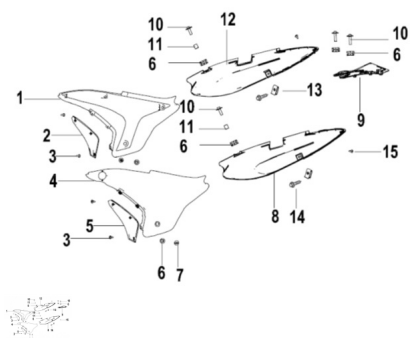

VESTIMENTA LATERAL TRASERA

Rating: Not Rated Yet

Price:

Variant price modifier:

Base price with tax:

Price with discount:

Salesprice with discount:

Sales price:

Sales price without tax:

Discount:

Tax amount:

[Ask a question about this product](#)

Description	Ref.	Título	Código
	1	CACHA LATERAL DERECHA GRIS	
	2	MOLDURA DE CACHA LATERAL DER. NEGRO	
	3	TORNILLO ST4.2 x 13	
	4	CACHA LATERAL	
	5	PLASTICO