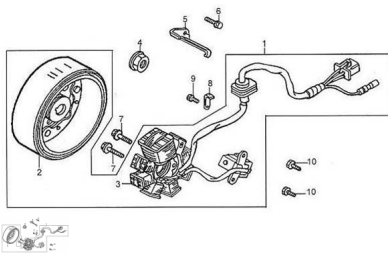

VOLANTE MAGNÉTICO

Rating: Not Rated Yet

Price:

Variant price modifier:

Base price with tax:

Price with discount:

Salesprice with discount:

Sales price:

Sales price without tax:

Discount:

Tax amount:

[Ask a question about this product](#)

Description

	Ref.	Título		Código
1		CONJUNTO MAGNETO	89-82100-G011	
2		CAMPANA VOLANTE	89-82130-G011	
3		COMP. ESTATOR	89-82120-G011	
4		TUERCA AUTOBLOQUEANTE M10X1.25	89-B061870100	
6		TORNILLO M5X10	89-B1667400-4