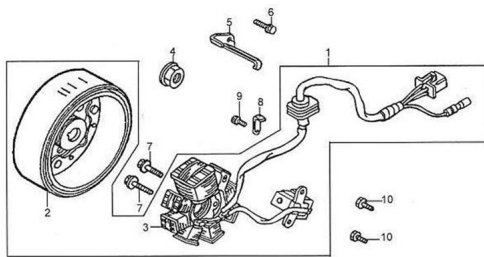

VOLANTE MAGNÉTICO

Rating: Not Rated Yet

Price:

Variant price modifier:

Base price with tax:

Price with discount:

Salesprice with discount:

Sales price:

Sales price without tax:

Discount:

Tax amount:

[Ask a question about this product](#)

Description

	Ref.	Título	Código
1		CONJUNTO MAGNETO	89-82100-G011
2		CAMPANA VOLANTE	89-82130-G011
3		COMP. ESTATOR	89-82120-G011
4		TUERCA AUTOBLOQUEANTE M10X1.25	89-B061870100
6		TORNILLO M5X10	89-B1667400-4
7		TORNILLO M6X18	89-B1667400-5
8		CALIPER	89-12305-G011
9		TORNILLO M5X6	89-B166740005
10		TORNILLO M5X10	89-B057830005-2