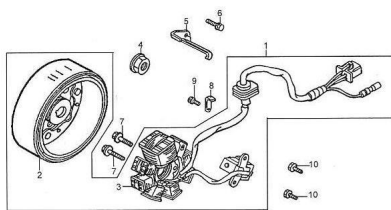

VOLANTE MAGNÉTICO

Rating: Not Rated Yet

Price:

Variant price modifier:

Base price with tax:

Price with discount:

Salesprice with discount:

Sales price:

Sales price without tax:

Discount:

Tax amount:

[Ask a question about this product](#)

Description

	Ref.	Título	Código
1		CONJUNTO MAGNETO	89-82100-G011
2		CAMPANA VOLANTE	89-82130-G011
3		COMP. ESTATOR	89-82120-G011
4		TUERCA AUTOBLOQUEANTE M10X1.25	89-B061870100
6		TORNILLO M5X10	89-B1667400-4
7		TORNILLO M6X18	89-B1667400-5
8		CALIPER	89-12305-G011
9		TORNILLO M5X6	89-B166740005
10		TORNILLO M5X10	89-B057830005-2