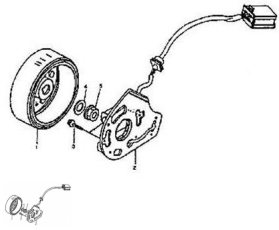

## VOLANTE MAGNETICO

Rating: Not Rated Yet

**Price:**

Variant price modifier:

Base price with tax:

Price with discount:

Salesprice with discount:

Sales price:

Sales price without tax:

Discount:

Tax amount:

[Ask a question about this product](#)

Description

	Ref.	Título	Código
1		RODILLO	52-31130
2		ESTATOR	52-31120
3		TORNILLO M6X16	52-GB/T 16674-36
4		ARANDELA 10	52-31312
5		TUERCA M10X1,25	52-31311